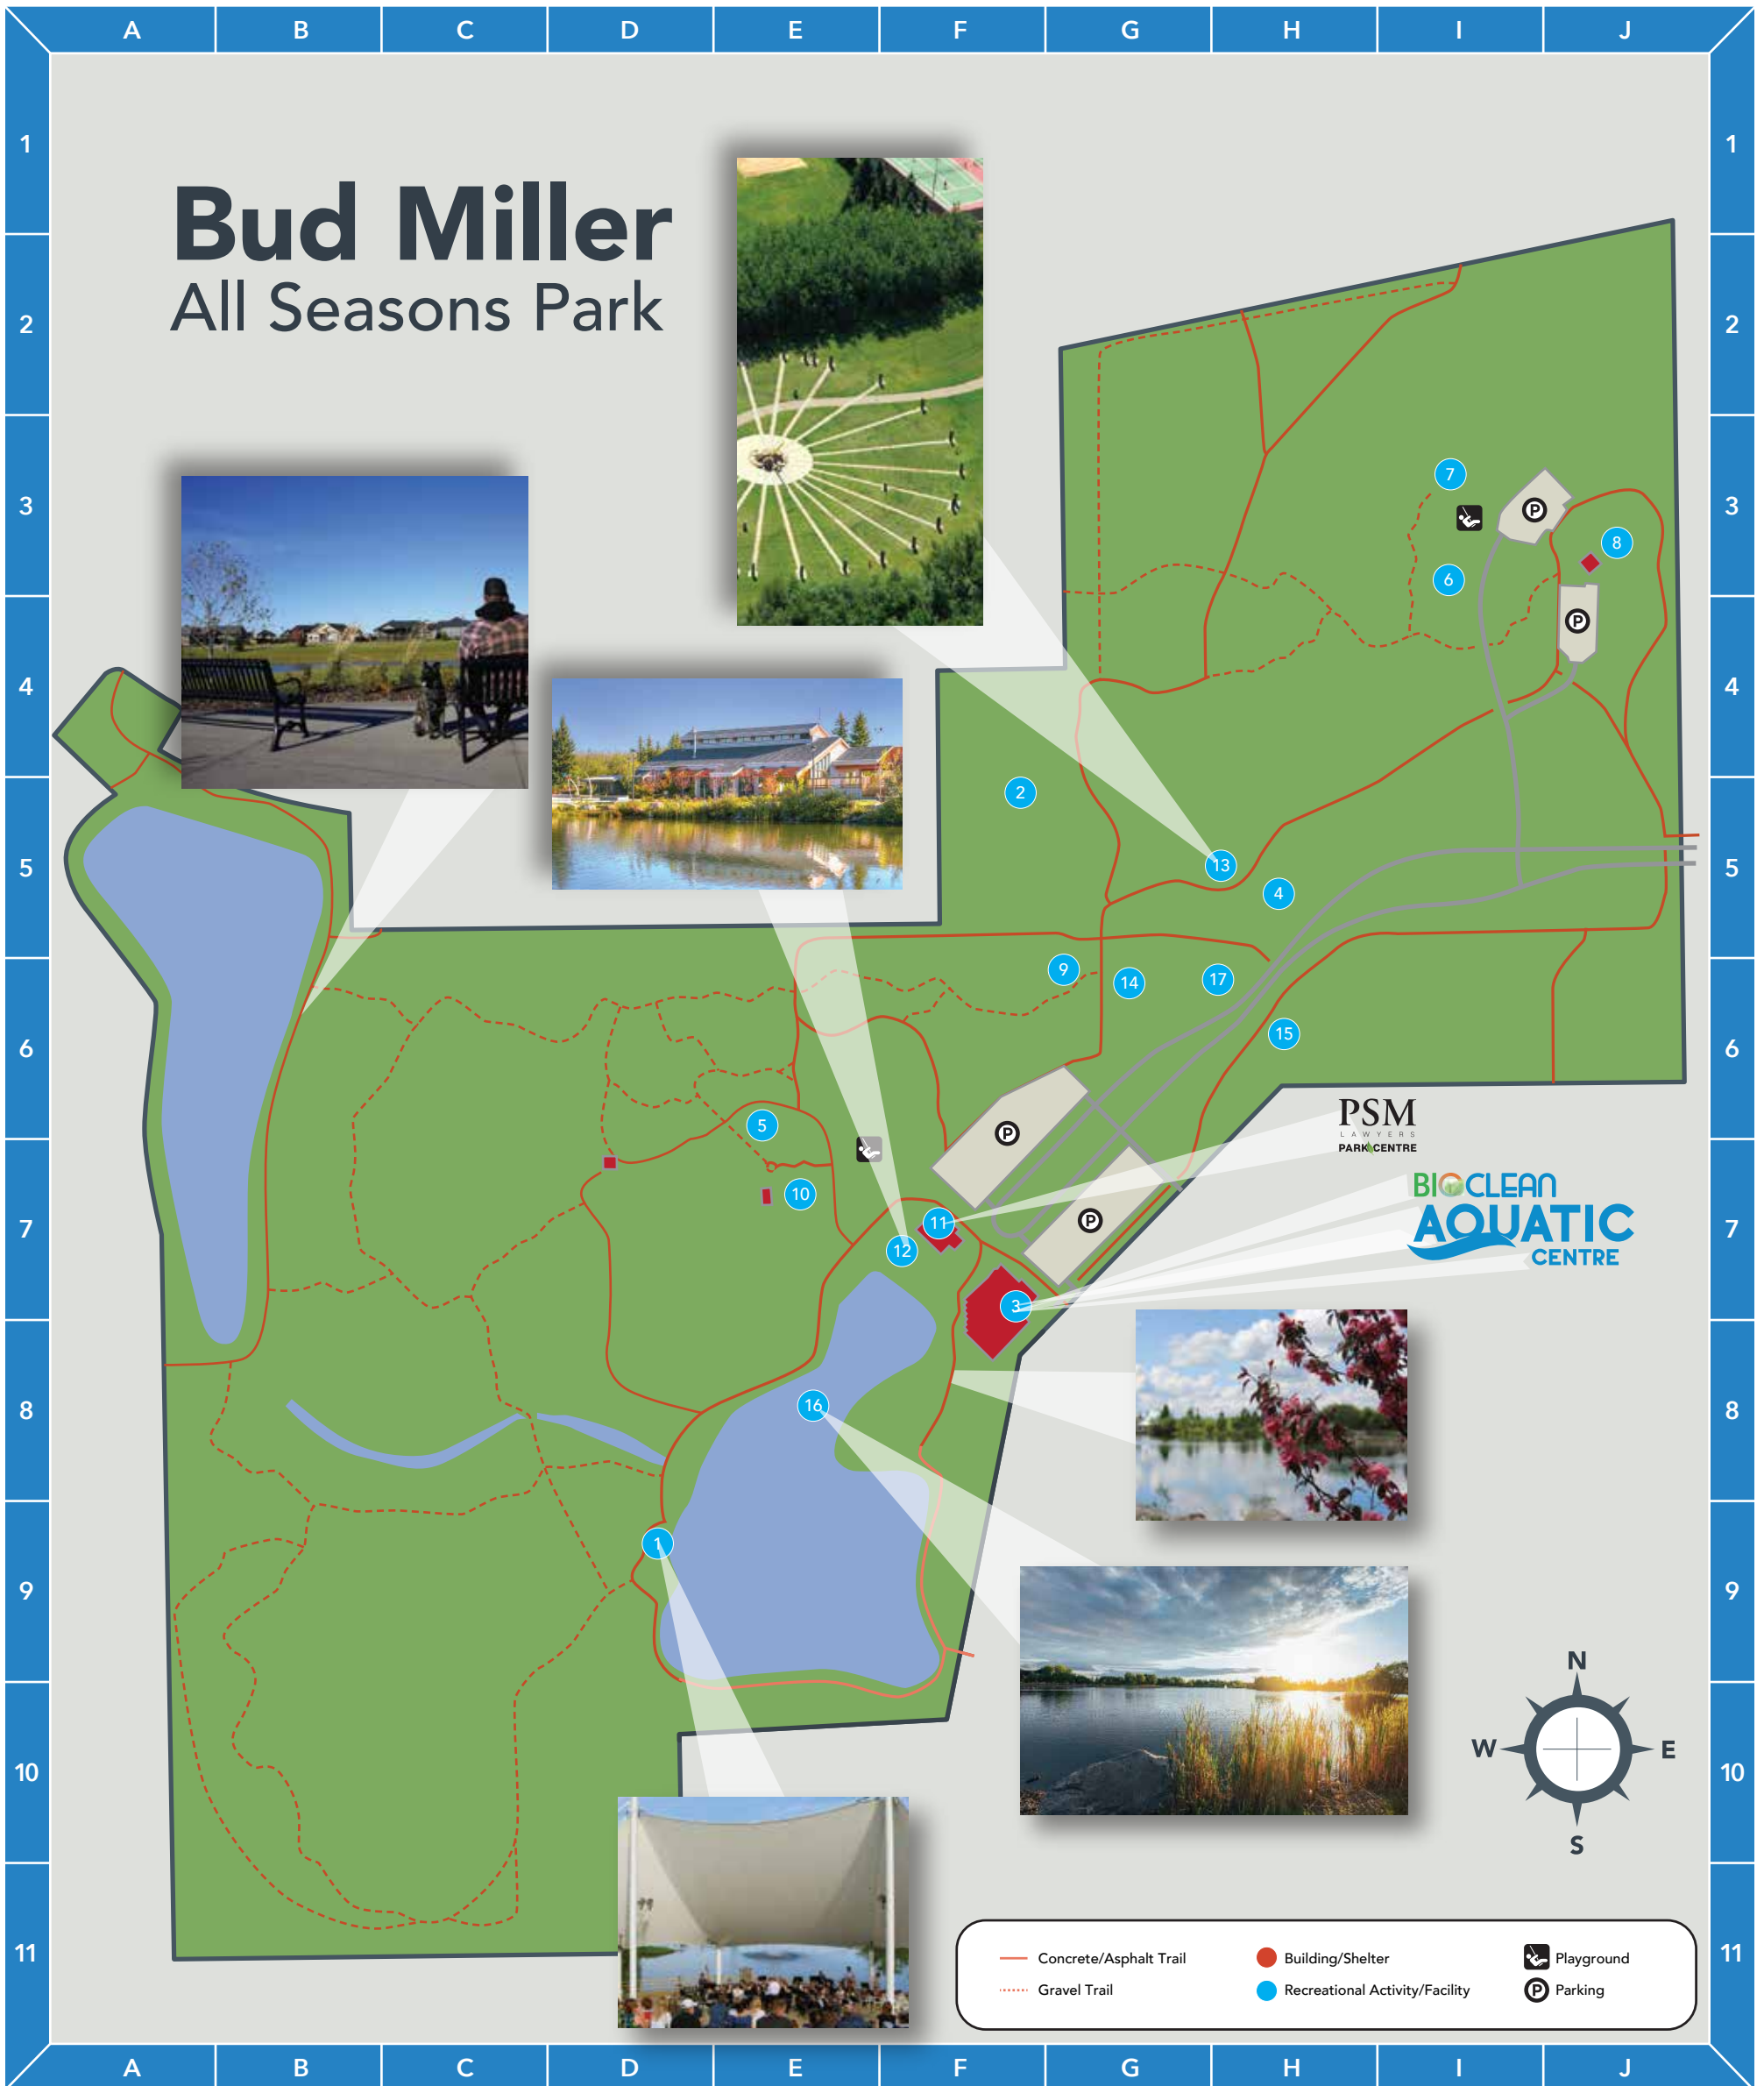

Recreational Activities & Facilities	Grid #	Map #	Recreational Activities & Facilities	Grid #	Map #	Recreational Activities & Facilities	Grid #	Map #
Amphitheatre	D9	1	Group Picnic Area 2	I3	7	Sundial	H5	13
Baseball Diamonds	F5	2	Group Picnic Area 3	J3	8	Tennis Courts	G6	14
Bioclean Aquatic Centre	F7	3	Horseshoe Pits	G6	9	The Putting Zone	H6	15
Disc Golf	I5	4	Lawn Bowling	E7	10	Trout Fishing	E8	16
Formal Gardens	E6	5	PSM Lawyers Park Centre	F7	11	Volleyball Court	H6	17
Group Picnic Area 1	I3	6	Outdoor Splash Park	F7	12			

dream
discover
EXPLORE

#DiscoverLloydminster

www.discoverlloydminster.ca

www.lloydminster.ca

www.lloydminstercoop.com