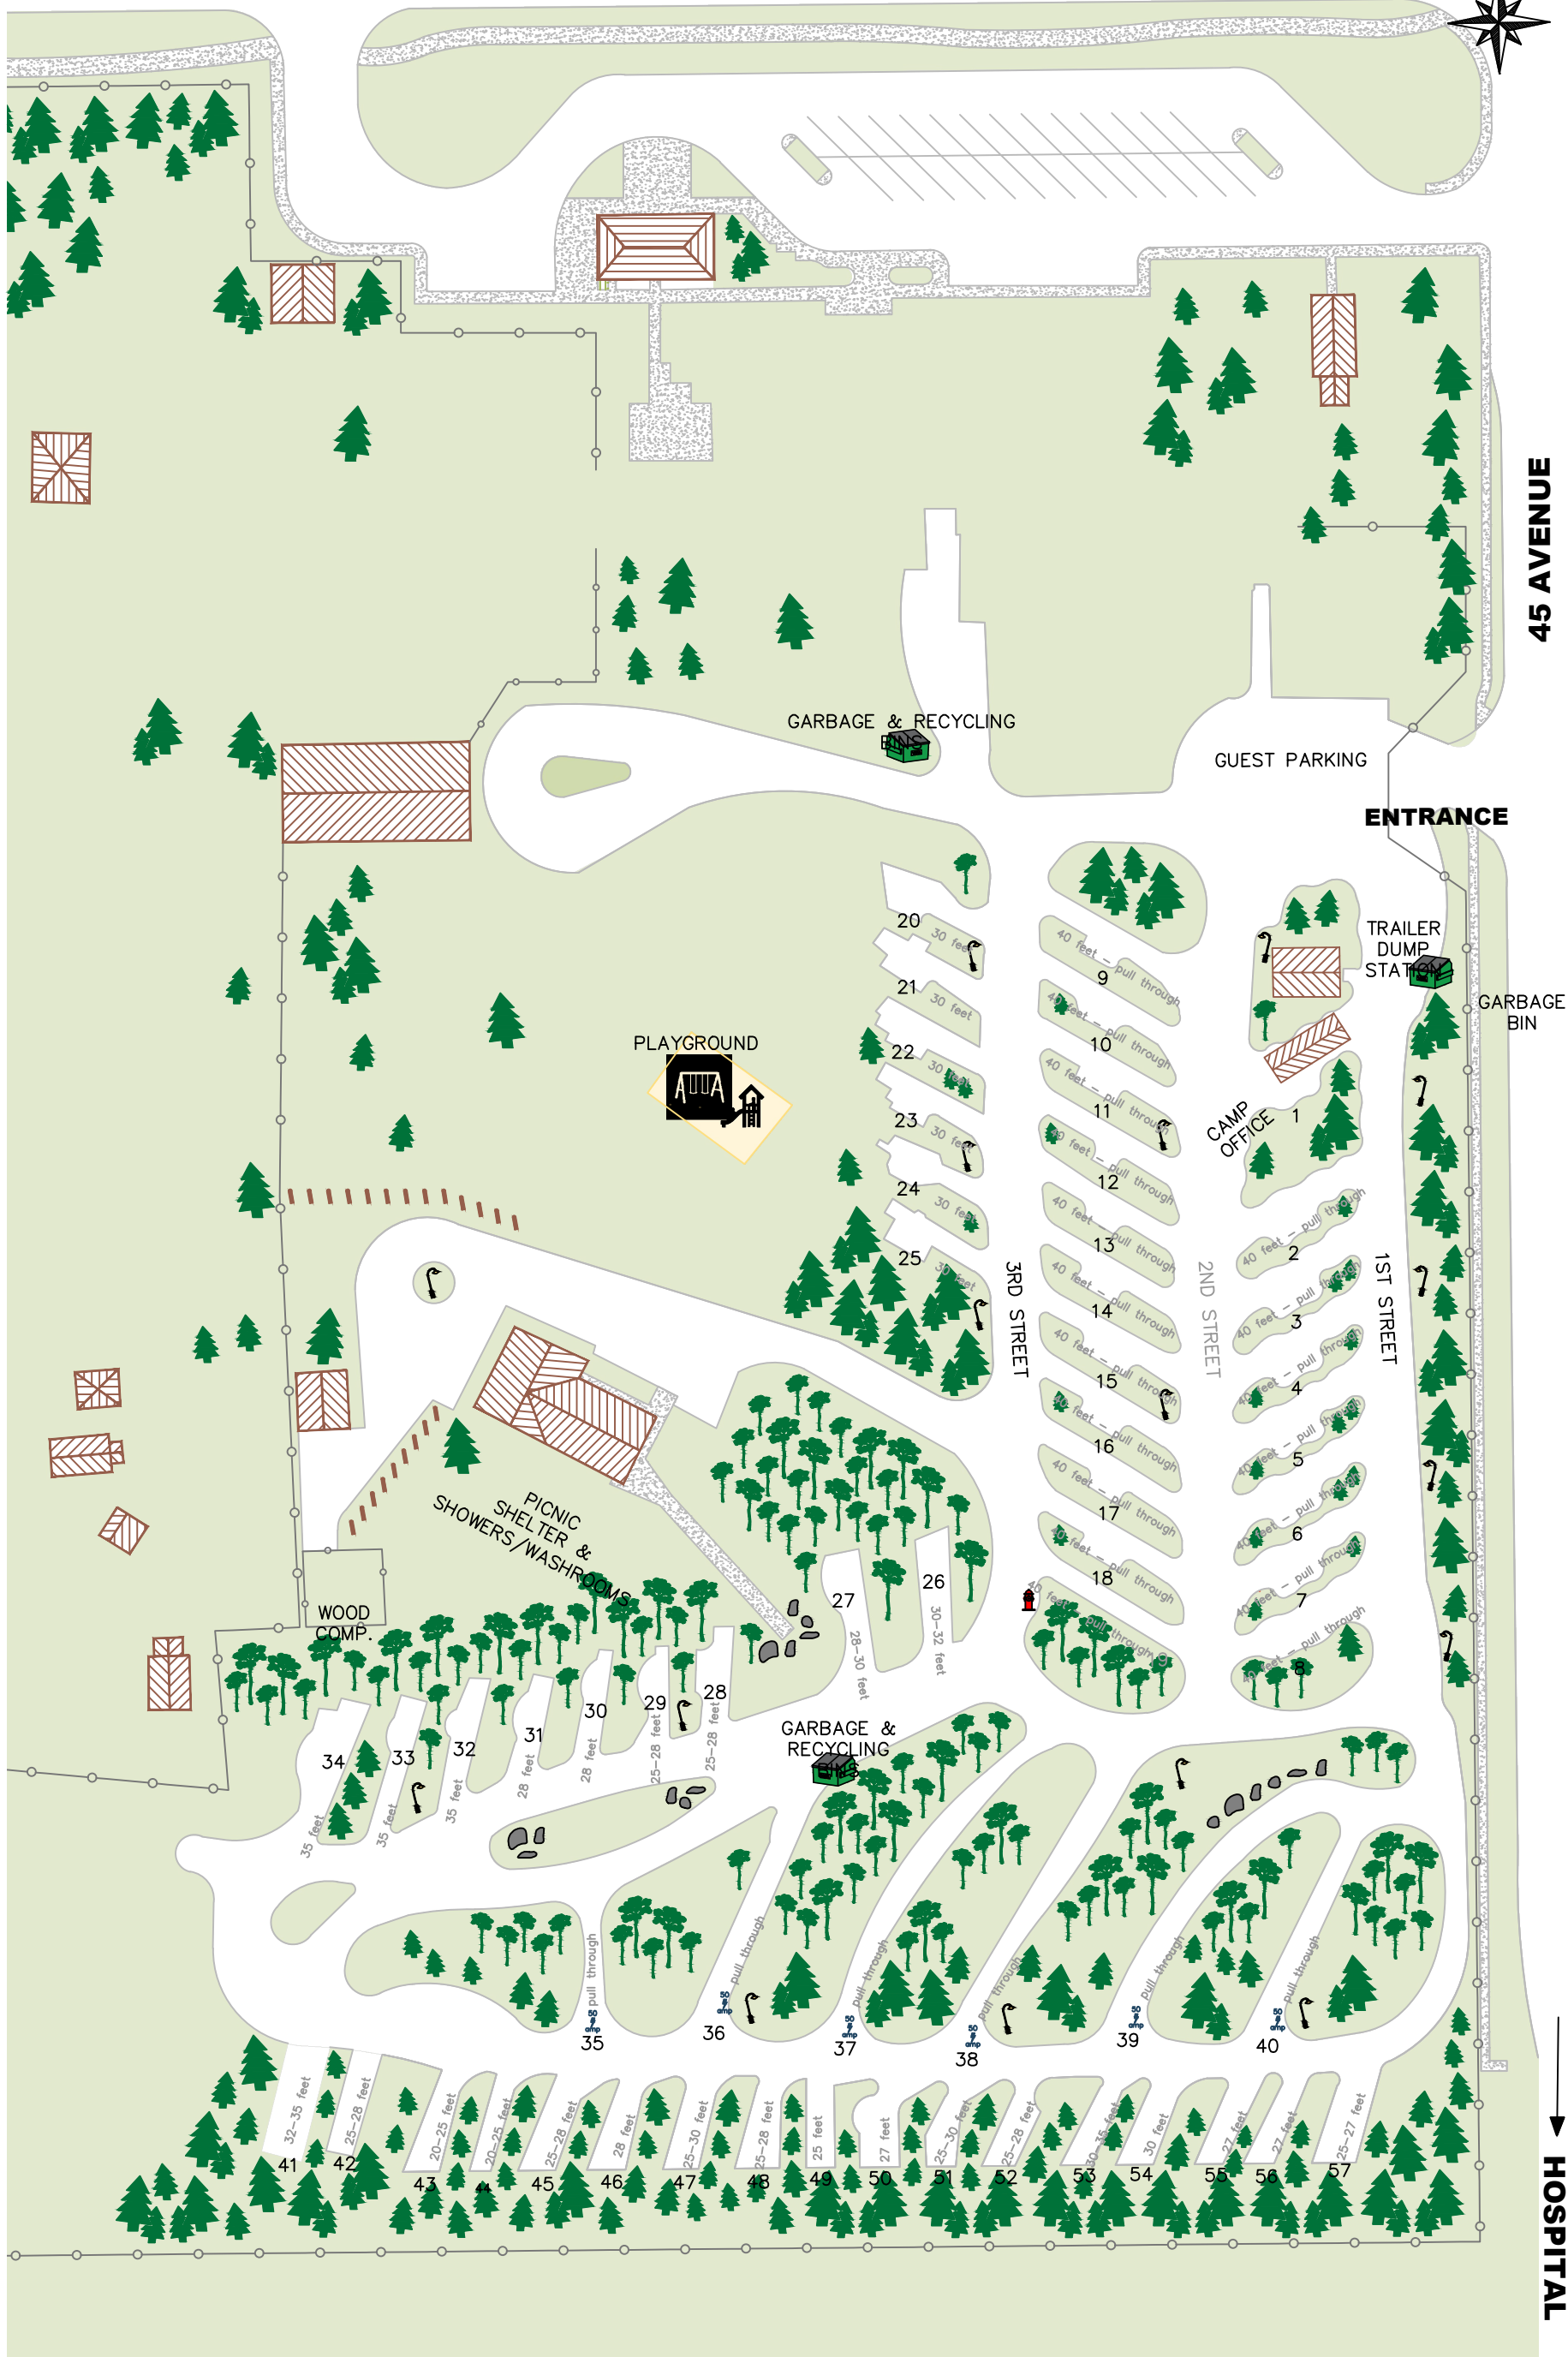

HIGHWAY 16

N

45 AVENUE

# Weaver Park Campground