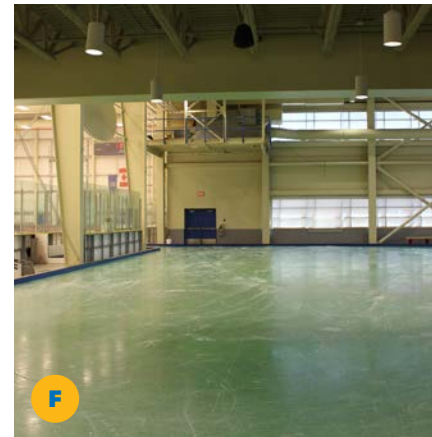

H RUNNING TRACK
Located on the third floor of the Servus Sports Centre, the running track is popular among those seeking a leisurely indoor stroll and those looking to complete their fitness regimen with some cardio. A number of high-visibility options are available throughout the running-track area.

I PARKING LOT PILLARS
The Servus Sports Centre features one of the largest and most-utilized parking spaces in Lloydminster. Feature your business on one or more of our parking pillars, located in highly-visible areas throughout the Servus Sports Centre parking lot.

J PILLARS OF THE COMMUNITY
Highly visible throughout the main concourse of the Servus Sports Centre, our Pillars of the Community provide a way for your business to showcase your logo and make an impact with the guests that visit the Servus Sports Centre each year.

ADDITIONAL MARKETING OPPORTUNITIES

We welcome your ideas for new and innovative ways to promote your brand in our facility. Examples of non-traditional marketing opportunities include:

- Custom wall ads or installations
- On-site marketing (brand activations, samples, handouts, etc.)
- Interactive features and product demonstrations