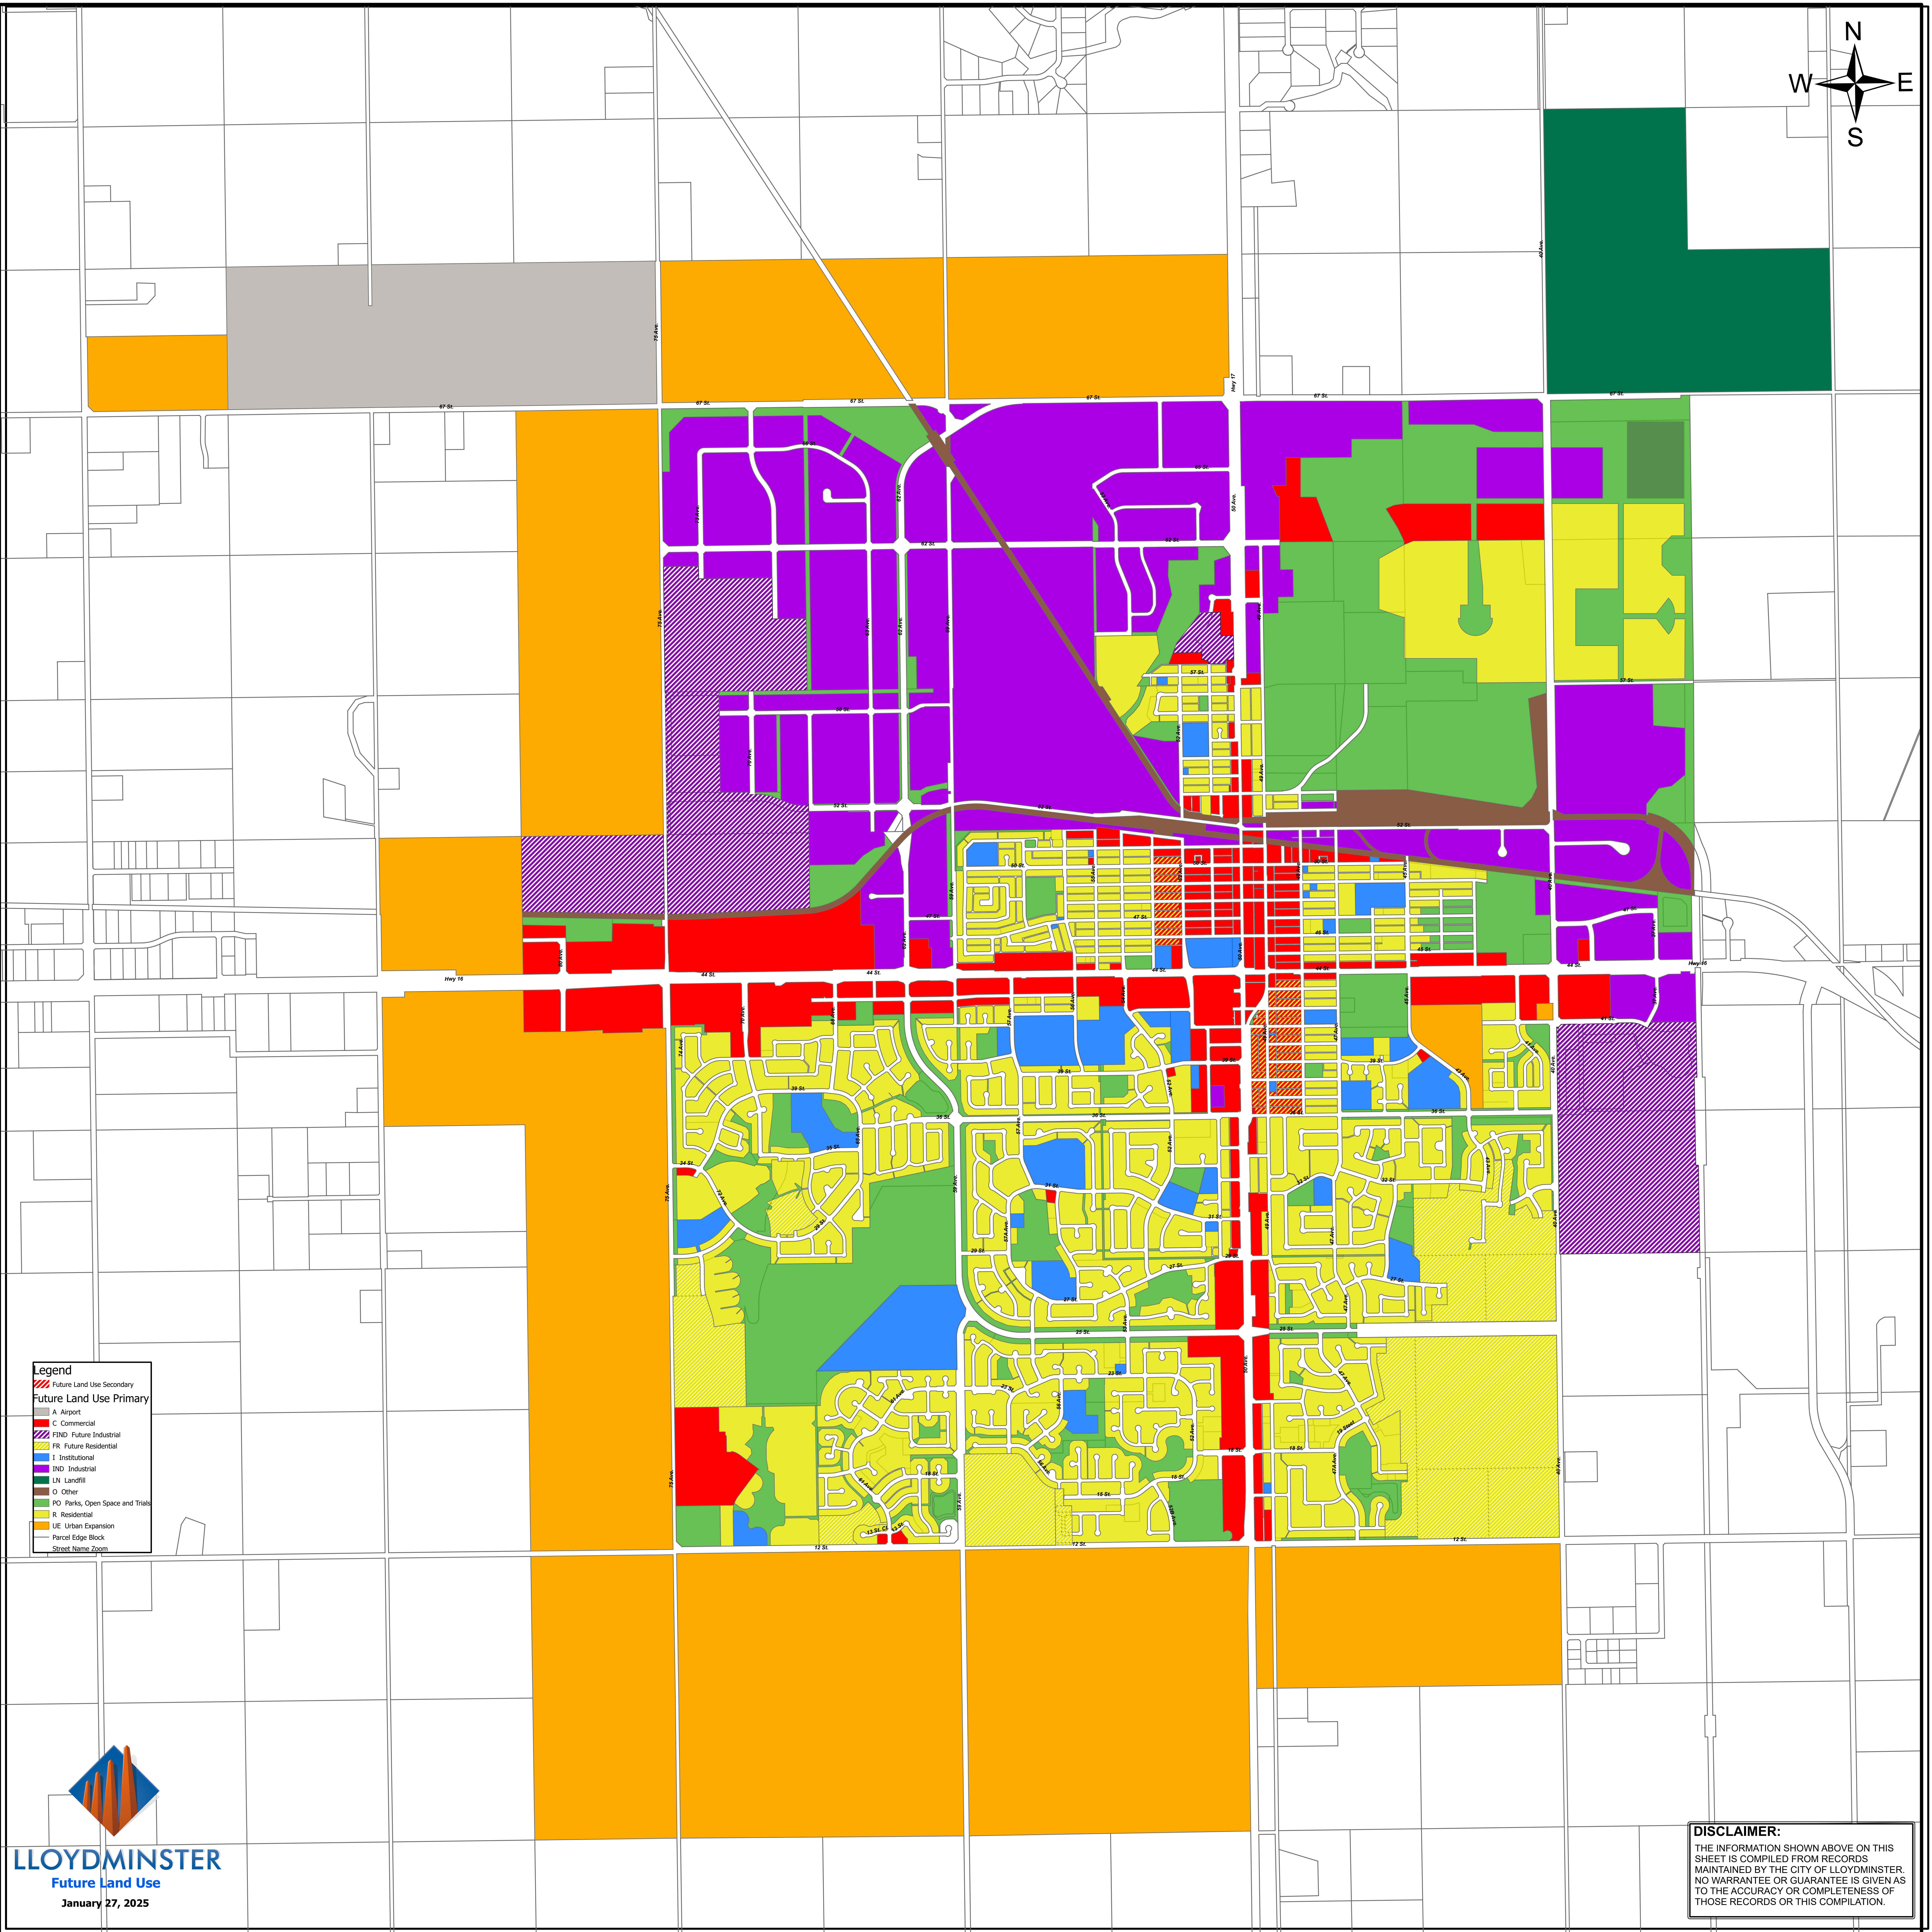

- Legend**
- Future Land Use Secondary
  - Future Land Use Primary**
  - A Airport
  - C Commercial
  - FIND Future Industrial
  - FR Future Residential
  - I Institutional
  - IND Industrial
  - LV Landfill
  - O Other
  - PO Parks, Open Space and Trails
  - R Residential
  - UE Urban Expansion
  - Parcel Edge Block
  - Street Name Zoom

**DISCLAIMER:**  
THE INFORMATION SHOWN ABOVE ON THIS SHEET IS COMPILED FROM RECORDS MAINTAINED BY THE CITY OF LLOYDMINSTER. NO WARRANTY OR GUARANTEE IS GIVEN AS TO THE ACCURACY OR COMPLETENESS OF THOSE RECORDS OR THIS COMPILED.